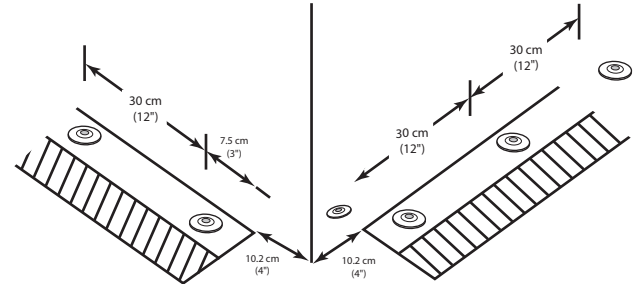

Hi-Tuff TPO Stripbond II Inside Corner
H-E-019b

Hi-Tuff TPO Stripbond II Outside Corner
H-E-019c

MFRS Stripbond II - Laps and Corners
Roofing System Detail

Scale: Not to scale

Date: August, 2016

Detail No.: H-E-019